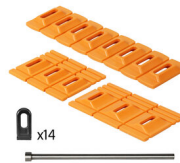

The case allows you to store and maintain the various tools in order and easily transport them to any area of the bodyshop.-

The content of this solution includes a variety of tools all designed to meet needs in the various stages of repair with glue: suction cups in various shapes and sizes, two types of glue (Elastic and Strong) according to the type of damage, Lithium battery hot glue gun with adjustable temperature, puller hammer, compact traction puller, aluminium hammer with interchangeable heads and super glue remover spray.-

TECHNICAL DATA

CODE
804577

ON REQUEST ACCESSORIES

GLUE SCRAPER
321031

ANGULAR HEAD GLUE TAB
YELLOW
804550

RECTANGULAR HEAD GLUE TABS
RED 6 PCS
804551

CIRCULAR HEAD GLUE TABS BLUE
2 PCS
804552

SPHERIC HEAD GLUE TABS RED
3 PCS
804553

EXTENDED MULTISHAPE HEAD GLUE
TABS 10 PCS
804554

DOUBLE HOOKS GLUE TABS 2
PCS
804555

KIT GLUE TABS MULTI POINT
HOOK
804556

MULTISHAPE HEAD GLUE TABS
PURPLE 24 PCS
804557

EXTENDED RECTANGULAR HEAD GLUE
TABS 6 PCS
804558