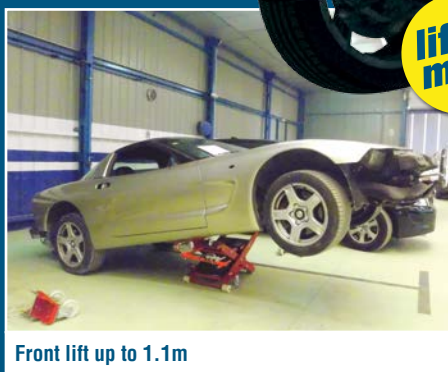

Front lift up to 1.1m

ASTRA

Spray booths • Welding • Benches • Lifts