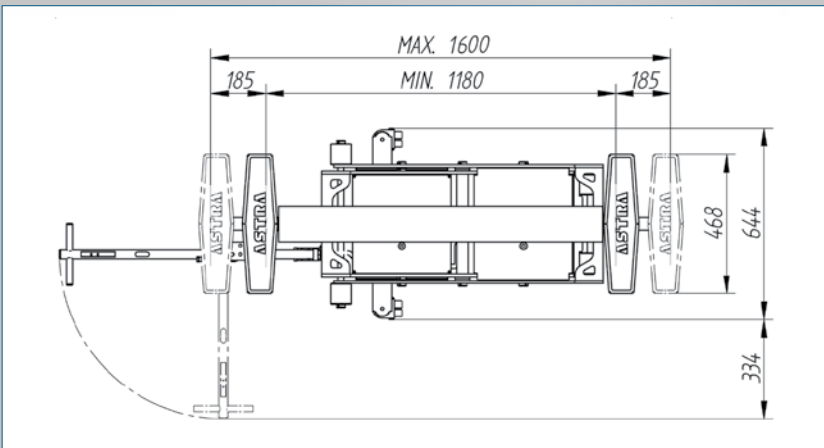

TECHNICAL SPECIFICATIONS

Lift capacity	2.2 tonnes
Air pressure	6/8 bar
Weight	152kg
Working height (back)	Up to 1.56m
Working height (front)	Up to 1.1m

INCLUDED ACCESSORIES

	x2 Trolley Wheels
	x2 Axle Stands
	Lifting Adaptors for vans and 4x4