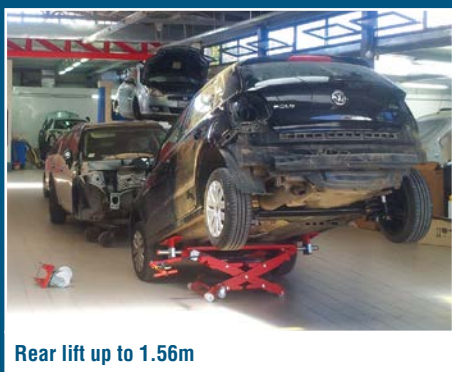

Front lift up to 1.1m

Revolutionary

“Lift & Move”

System

Rear lift up to 1.56m