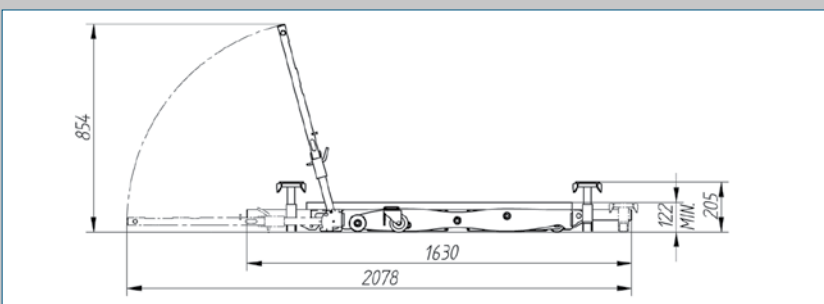

TECHNICAL SPECIFICATIONS

Lift capacity	2.2 tonnes
Air pressure	6/8 bar
Weight	152kg
Working height (back)	Up to 1.56m
Working height (front)	Up to 1.1m

INCLUDED ACCESSORIES

	x2 Trolley Wheels
	x2 Axle Stands
	Lifting Adaptors for vans and 4x4